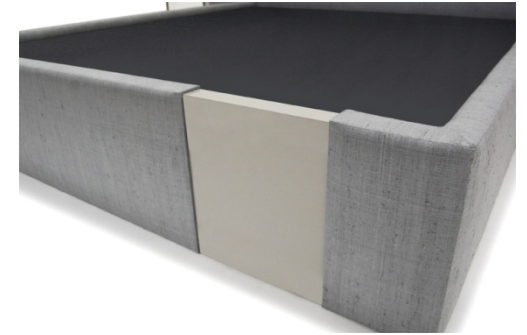

naula

Nocturnal Bed Soho Collection

| | |
|-------------------|---|
| Dimensions | 125"W x 87.5"D (King), Headboard 41"H 109"W x 87.5"D (Queen), Headboard 41"H |
| Details | Lacquer |
| Fabric | 15.5 yards COM/ 279 Sq. Ft. COL (King) 14.5 yards COM/ 261 Sq. Ft. COL (Queen) |
| Lead time | Approx. 16 weeks |
| Price | Upon Request |